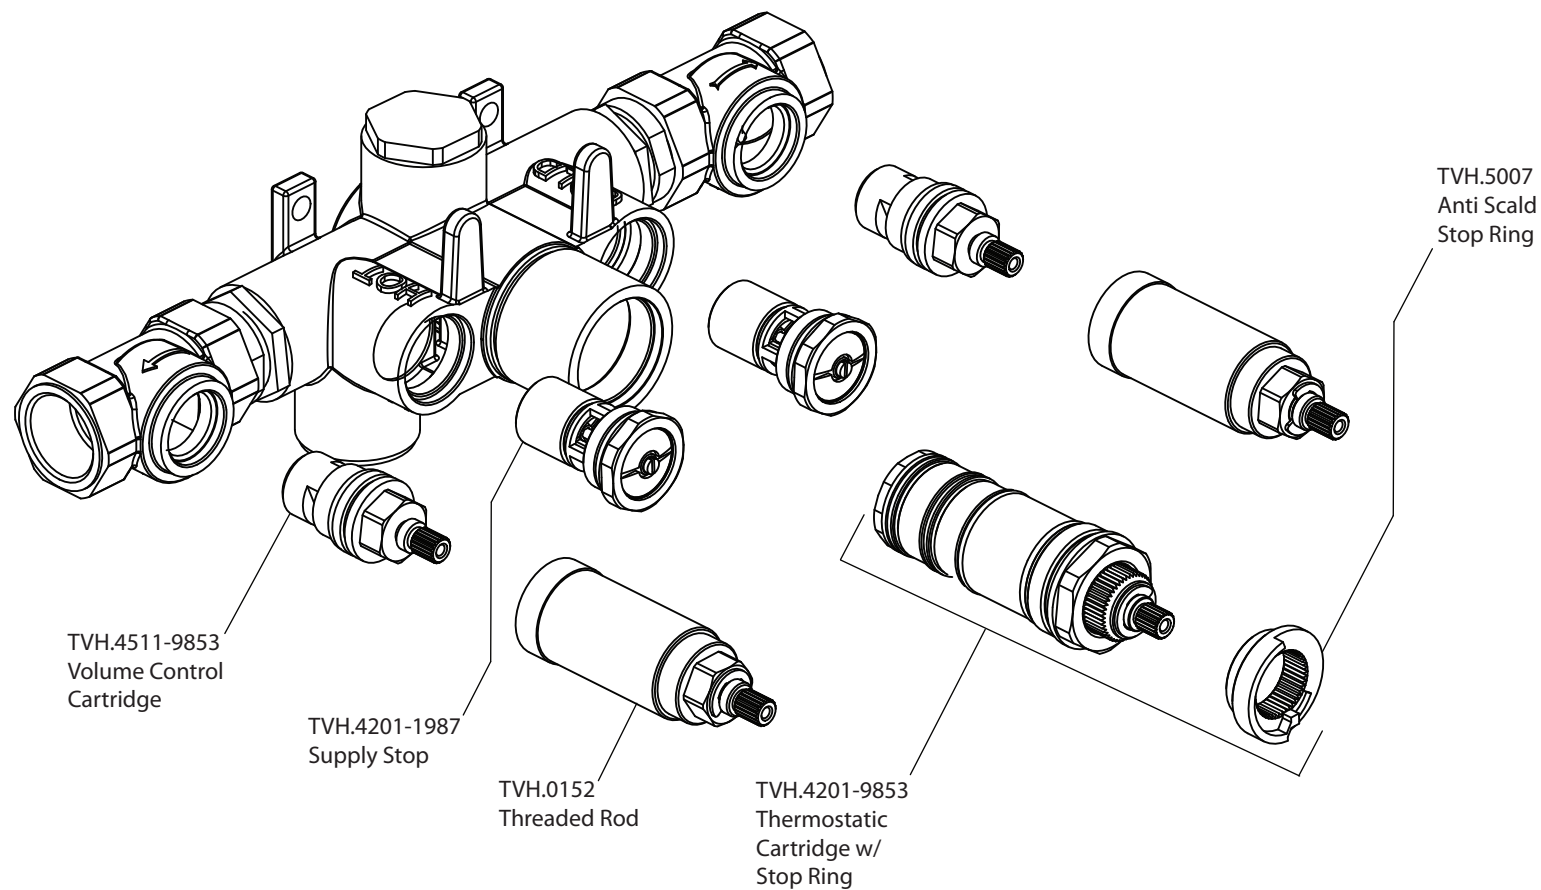

# Product Parts Breakdown

**isenberg**  
innovation+design

TVH.2715

Ver 2.54